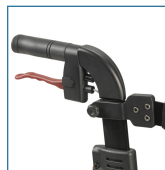

Nitro HD Rollator

HCPCS:

FIGURE A