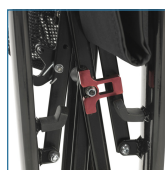

Nitro HD Rollator

HCPCS:

FIGURE E

- Attractive, Euro-style design
- Brake cable inside frame for added safety (A)
- Handle height easily adjusts with unique push button
- Unique suspension system for support and comfort (B)
- Back support height easily adjusts with tool-free thumb screw
- Caster fork design enhances turning radius (C)
- Large 10" front casters allow optimal steering and rolling comfort (C)
- Easily folds with one hand to ultra-compact size for storage (D)
- Under seat locking mechanism holds the Nitro closed when frame is folded (E)
- Cross-brace design allows for side-to-side folding and added stability
- Seat is durable and comfortable (F)
- Handsome and removable zippered storage bag with unique attachment to keep bag securely in place when Nitro is open or folded
- Lightweight, aluminum frame

PRODUCTS

	Description
10266HD-BK	HD Nitro Rollator, Black, 1/ea

SPECIFICATIONS

	Description
Handle Height	36" - 41"
Seat Dimensions	23" (W) x 10" (D)
Seat Height	23.5"
Unit Dimensions	28" (L) x 28.25" (W)
Warranty	Frame: Limited Lifetime | Brake Handle and Housing: 5 Years
Weight	20.5 lbs
Weight Capacity	450 lbs

PARTS

	Description
1026646	CrossFrameBolt,Nitro/NitroHemiHD/NitroH, CS
10266HD-33	Cross Frame, Nitro HD, 1/ea, CS
10266HD01-R	Hand Brake Assmbly, Right, Nitro HD, 1ea, CS
1026617-AN	FrontWheelW/Bearings,NitroW/NewFork,1/e, CS
1026611	ToteBagMountSetW/Screws for Nitro, 1/pr, CS
1026641	WheelBrakeLeftW/Hrdwr,Plastic,Nitro,1ea, CS
1026625-AN	Wheel&ForkAssbly,Left,Alum,NitroNew,1/ea, CS
1026624-AN	Wheel&ForkAssbly,Rght,Alum,NitroNew,1/ea, CS
10266HD01-L	Hand Brake Assmbly, Left, Nitro HD, 1/ea, CS